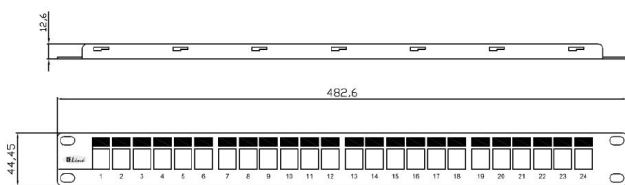

Patch panel, Category 6_A , 24xRJ45/s

P/N: KEP-C6A-S-HD

10
Gigabit

Cat.6_A
interoperable

500
MHz

features

- 24 keystone jacks included (KEJ-C6A-S-HD)
- designed for 19" cabinets
- integrated cable management
- cable ties for gripping (24 pcs)
- set of M6 screws and captive nuts (4 pcs)
- grounding screw and washer (1 pc)

construction

Height	1U (44,5 mm)	
Width	19" (482,6 mm)	
Depth (including cable management)	152 mm	
Material	front face	steel
	cable management	nickel-plated steel, corrosion-resistant
Color	black RAL9005	
Surface	structured, matt	

keystone jack HD (KEJ-C6A-S-HD) mechanical properties

Note: for detailed information see datasheet for keystone jack KEJ-C6A-S-HD

Suitable for installing on	cables with solid wires	from 0,51 to 0,64 mm (AWG 24 - AWG 22)
	cables with stranded wires (special plastic insert)	from AWG 27/7 to AWG 26/7
Required installation depth	10 - 30 mm - sockets with angled faceplates	
	35 mm - sockets with straight faceplates	
Insertion / extraction cycles	min. 750	
Temperature range	operation	-40°C to +70°C
IDC reterminations	min.20	
Contact pin material	phosphor-bronze alloy coated with 50 μ of gold	
IDC contacts material	high strength phosphor-bronze alloy	
IDC contacts plating	100 micron tin alloy	