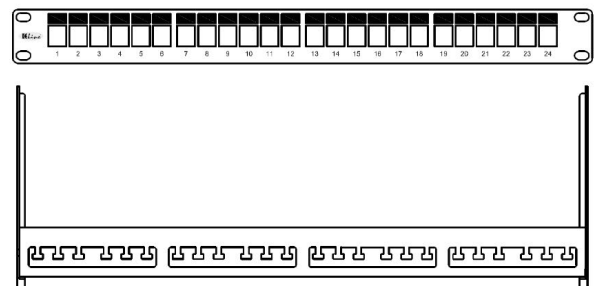

Patch panel, Category 6_A , 24xRJ45/s

P/N: KEP-C6A-S-HD

10
Gigabit

Cat.6_A
interoperable

500
MHz

features

- 24 keystone jacks included (KEJ-C6A-S-HD)
- designed for 19" cabinets
- integrated cable management
- cable ties for gripping (24 pcs)
- set of M6 screws and captive nuts (4 pcs)
- grounding screw and washer (1 pc)

application

- primary (Campus), secondary (Riser), tertiary (Horizontal)
- IEEE 802.3: 10Base-T; 100Base-T; 1000Base-T; 10GBase-T
- IEEE 802.5 16 MB; ISDN; FDDI; ATM
- high bandwidth digital applications with low BER
- multimedia transmissions like digital and analog video and voice

construction

Height	1U (44,5 mm)	
Width	19" (482,6 mm)	
Depth (including cable management)	152 mm	
Material	front face	steel
	cable management	nickel-plated steel, corrosion-resistant
Color	black RAL9005	
Surface	structured, matt	

keystone jack HD (KEJ-C6A-S-HD) mechanical properties

Note: for detailed information see datasheet for keystone jack KEJ-C6A-S-HD

Suitable for installing on	cables with solid wires	from 0,51 to 0,64 mm (AWG 24 - AWG 22)
	cables with stranded wires (special plastic insert)	from AWG 27/7 to AWG 26/7
Required installation depth	10 - 30 mm - sockets with angled faceplates	
	35 mm - sockets with straight faceplates	
Insertion / extraction cycles	min. 750	
Temperature range	operation	-40°C to +70°C
IDC reterminations	min.20	
Contact pin material	phosphor-bronze alloy coated with 50 μ of gold	
IDC contacts material	high strength phosphor-bronze alloy	
IDC contacts plating	100 micron tin alloy	